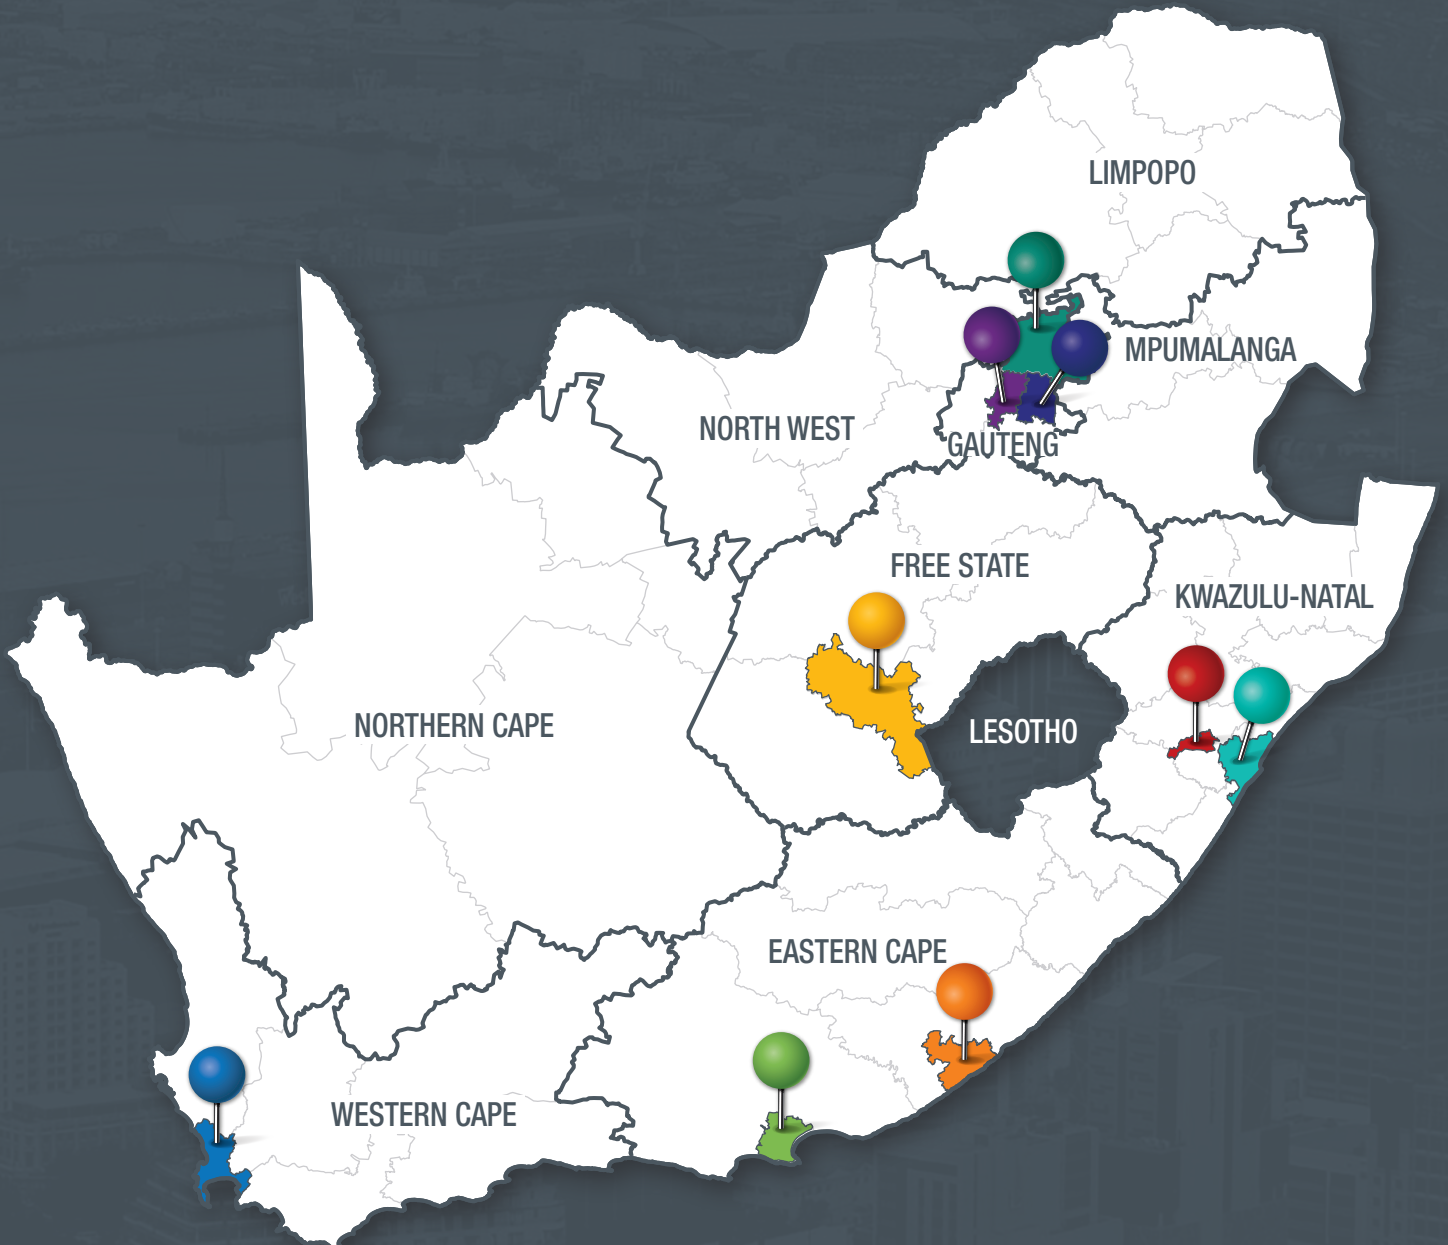

THE CITIES COVERED IN THE SoCR

BUFFALO CITY

CAPE TOWN

EKURHULENI

ETHEKEENI

JOHANNESBURG

MANGAUNG

MSUNDUZI

NELSON
MANDELA BAY

TSHWANE